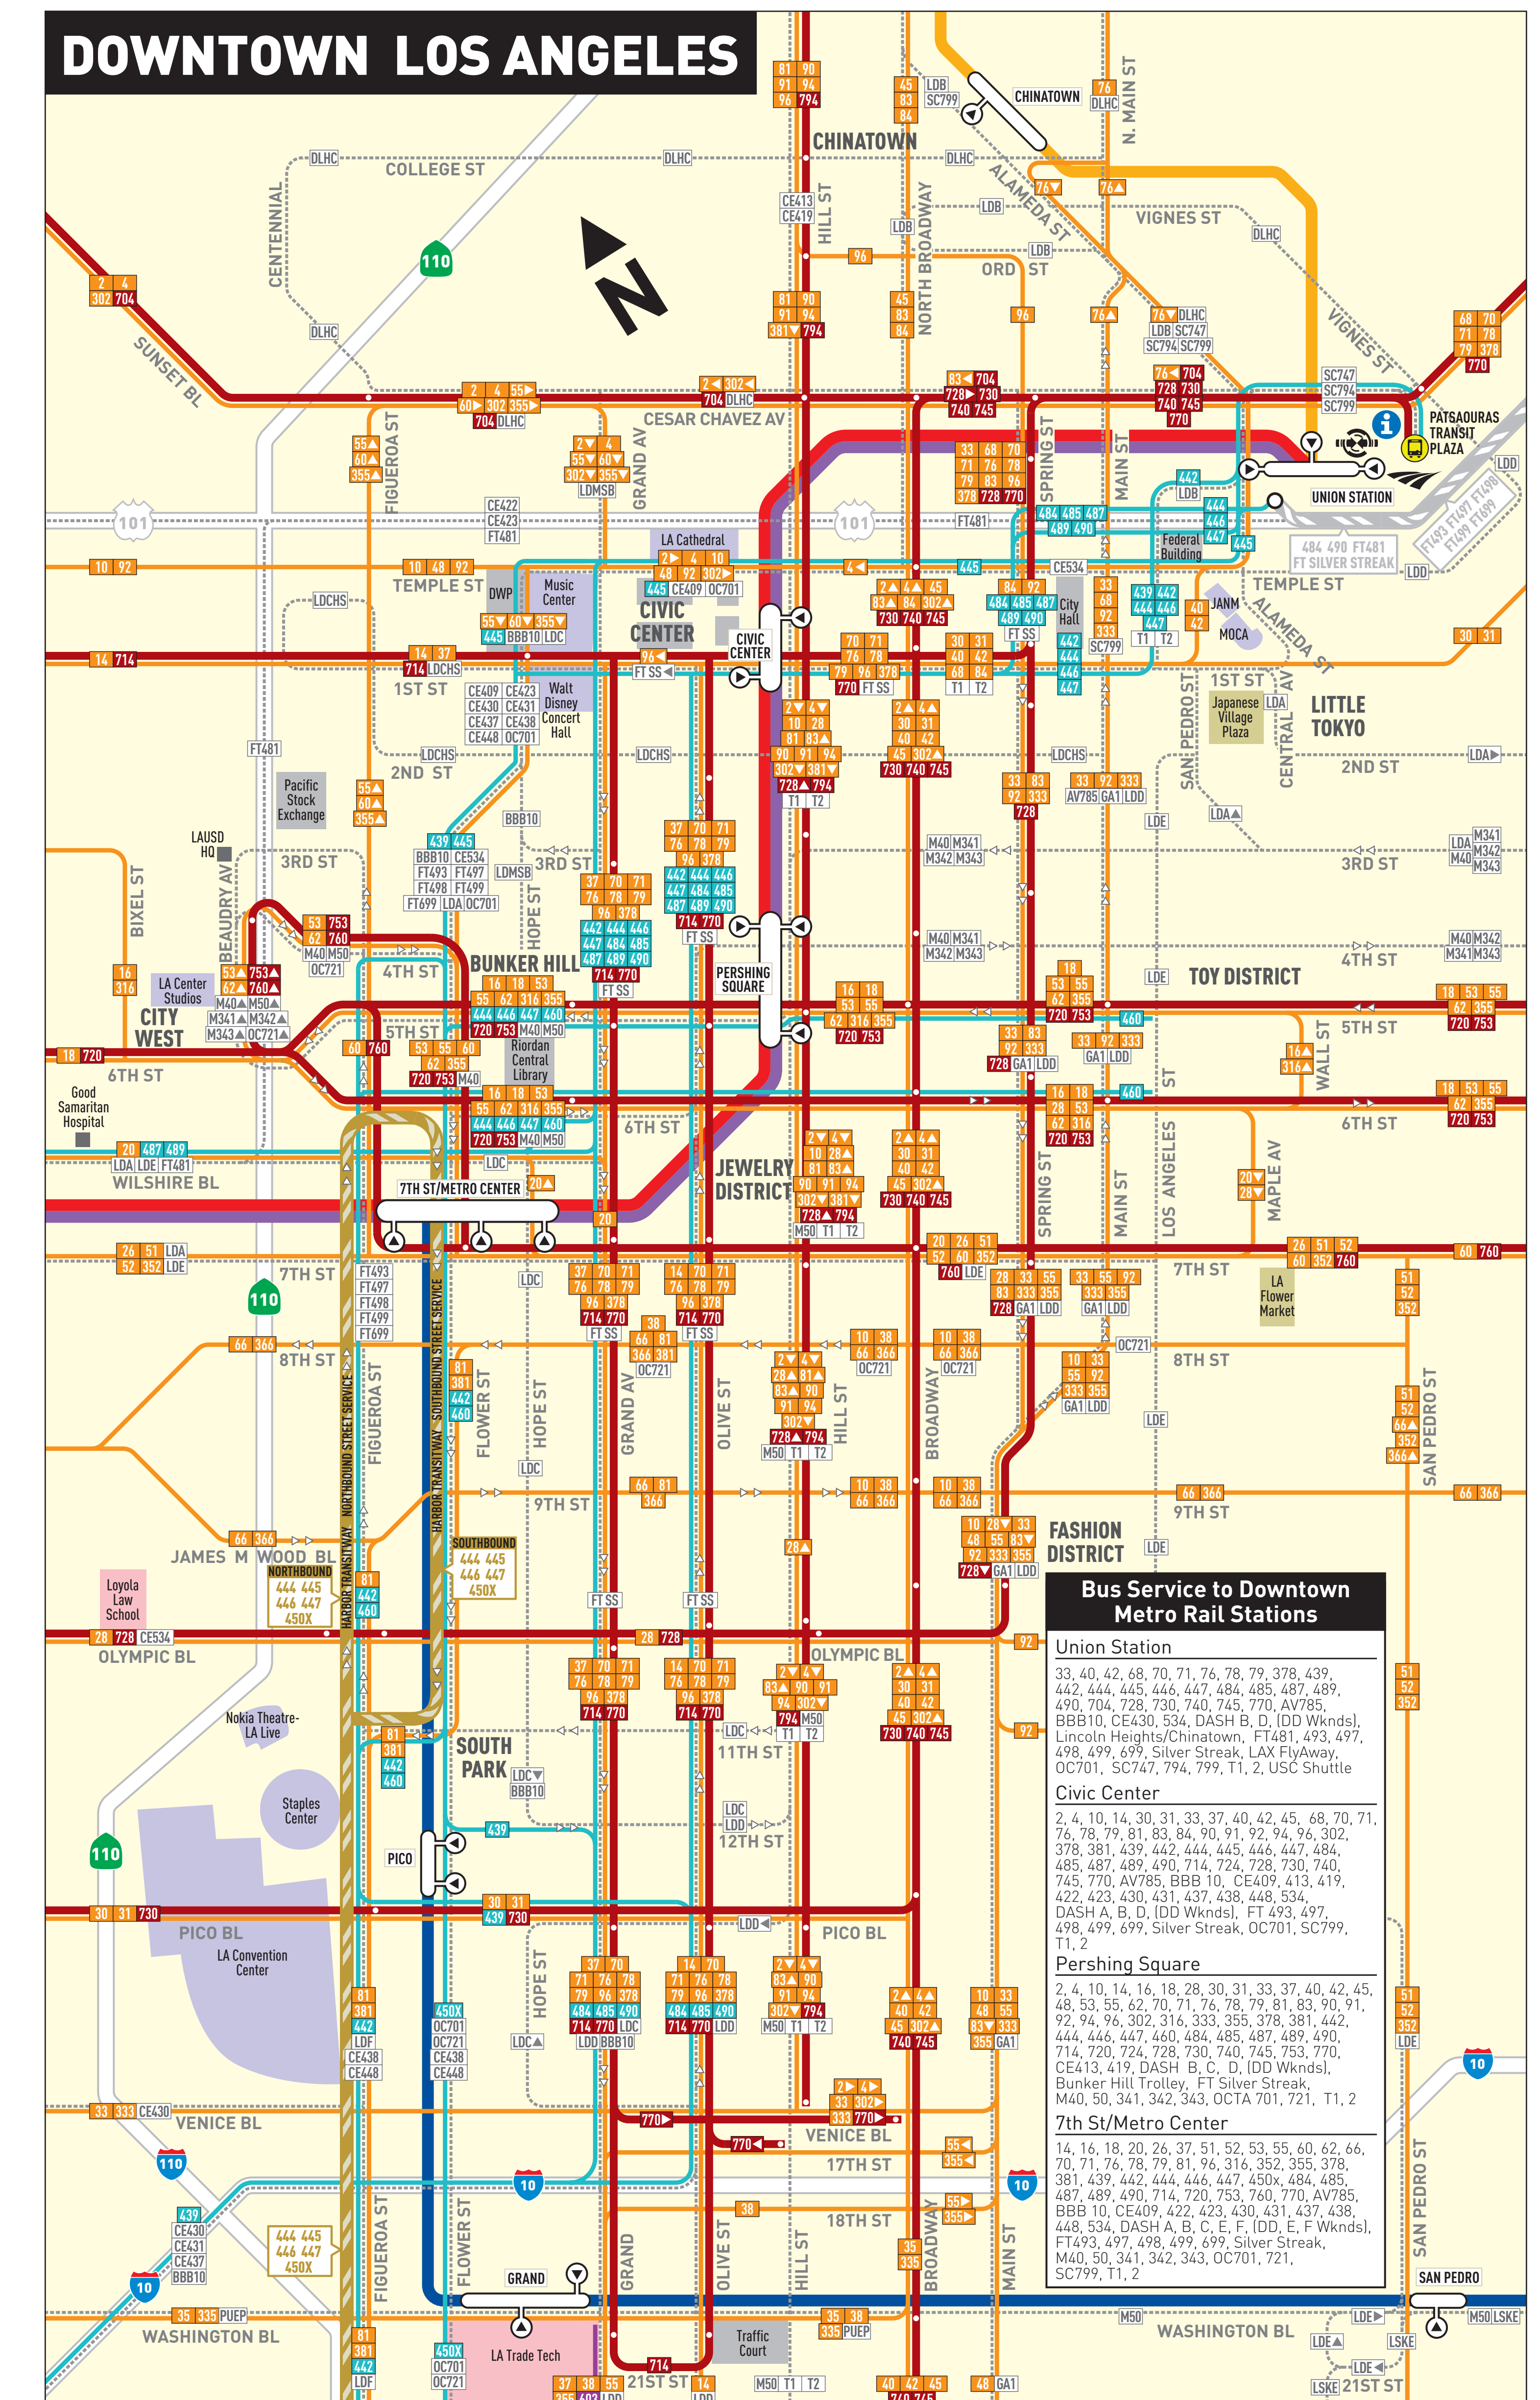

Metro Bus & Metro Rail System Map

Municipal Bus Operators

ALB	Alhambra Community Transit	LB	Long Beach Transit
AV	Antelope Valley Transit	CE	LA DOT Commuter Express
BCT	Beach Cities Transit	LD	LA DOT DASH
BG	Bell Gardens Transit	LY	Lynwood Trolley
BF	Bellflower Bus	M	Montebello Bus Lines
BB	Burbank Bus	MP	Monterey Park Spirit Bus
CA	Carson Circuit	MX	Municipal Area Express (MAX)
CR	Cerritos on Wheels (COW)	N	Norwalk Transit
CCS	Children's Court Shuttle	OC	Orange County Transportation Authority (OCTA)
CO	Commerce Transit	PV	Palos Verdes Transit
COM	Compton Renaissance Transit System	PA	Paramount Easy Rider
CU	Cudahy Area Rapid Transit (CART)	ARTS	Pasadena Area Rapid Transit System (ARTS)
C	Culver CityBus	WRC	Port of Los Angeles - Waterfront Red Car
DL	DowneyLink	ROSE	Rosemead
EL	East Los Angeles Shuttle (El Sol)	SC	Santa Clarita Transit
EM	El Monte Trolley Company	BBB	Santa Monica's Big Blue Bus
FT	Foothill Transit	SV	Simi Valley Transit
GA	Gardena Bus Lines	SL	South Pasadena GoldLink
GB	Glendale BeeLine	GW	Sunshine Shuttle
LH	Hahn's Trolley	T	Torrance Transit
HP	Huntington Park Express	WH	West Hollywood CityLine
LC	La Cañada Flintridge Shuttle (operated by Glendale BeeLine)		

For complete information, consult the Other Carriers link on metro.net or the service provider.